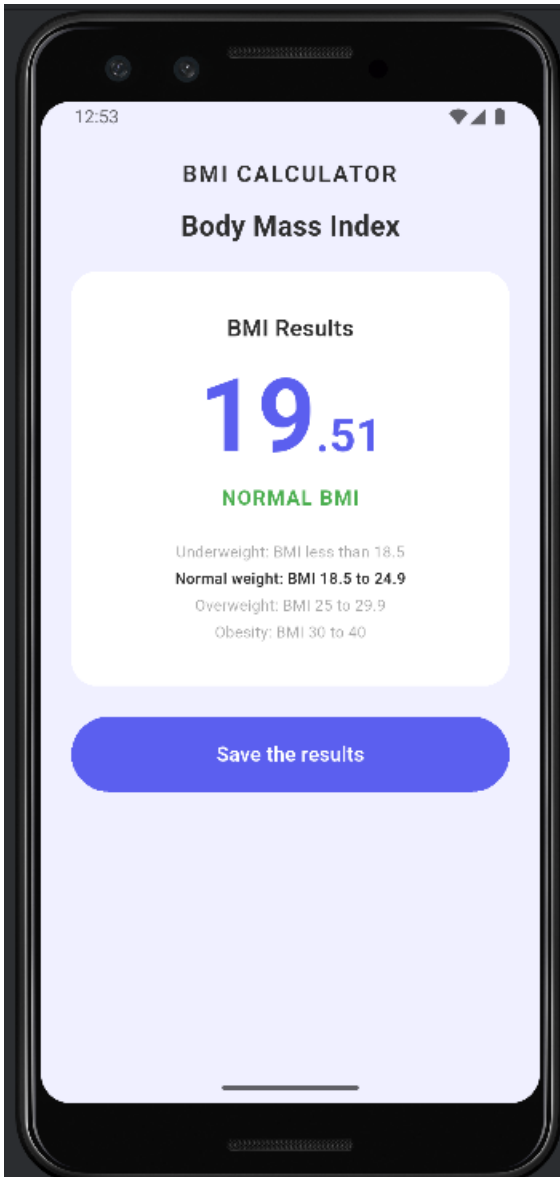

Link github:

<https://github.com/body862/bmi.git>

12:53

## BMI CALCULATOR

### Body Mass Index

#### BMI Results

**19.51**

**NORMAL BMI**

Underweight: BMI less than 18.5

**Normal weight: BMI 18.5 to 24.9**

Overweight: BMI 25 to 29.9

Obesity: BMI 30 to 40

Save the results